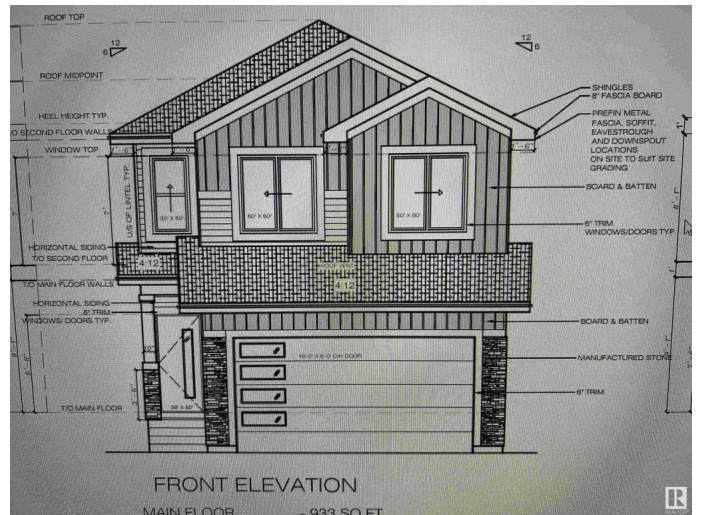

\$599,000 - 3 Redpoll Wynd, St. Albert

MLS® #E4416242

\$599,000

3 Bedroom, 2.50 Bathroom, 1,851 sqft
Single Family on 0.00 Acres

Riverside (St. Albert), St. Albert, AB

Brand new 1850 sq ft 2-Storey. UNDER CONSTRUCTION. Triple pane windows with low E-Argon. Huge windows. Custom finishes with maple hand rails. Butlers pantry. Custom cabinetry with touch ceiling cabinets and quartz counter tops. Custom hood fan insert. Indent ceiling and feature walls. Barn door to den. Master ensuite with custom shower and free standing soaker tub. Bonus room with TV unit. Fireplace unit with tiles surround. jets and shower. Custom flooring with 24x48 tiles, 7 mm LVP flooring and premium carpet. Much more..

Built in 2024

Essential Information

MLS® #	E4416242
Price	\$599,000
Bedrooms	3
Bathrooms	2.50
Full Baths	2
Half Baths	1
Square Footage	1,851
Acres	0.00
Year Built	2024
Type	Single Family
Sub-Type	Detached Single Family
Style	2 Storey

Exterior Wood, Stone, Vinyl
Exterior Features Flat Site, Golf Nearby, Level Land, Not Fenced, Park/Reserve, Playground Nearby, Ravine View
Roof Asphalt Shingles
Construction Wood, Stone, Vinyl
Foundation Concrete Perimeter